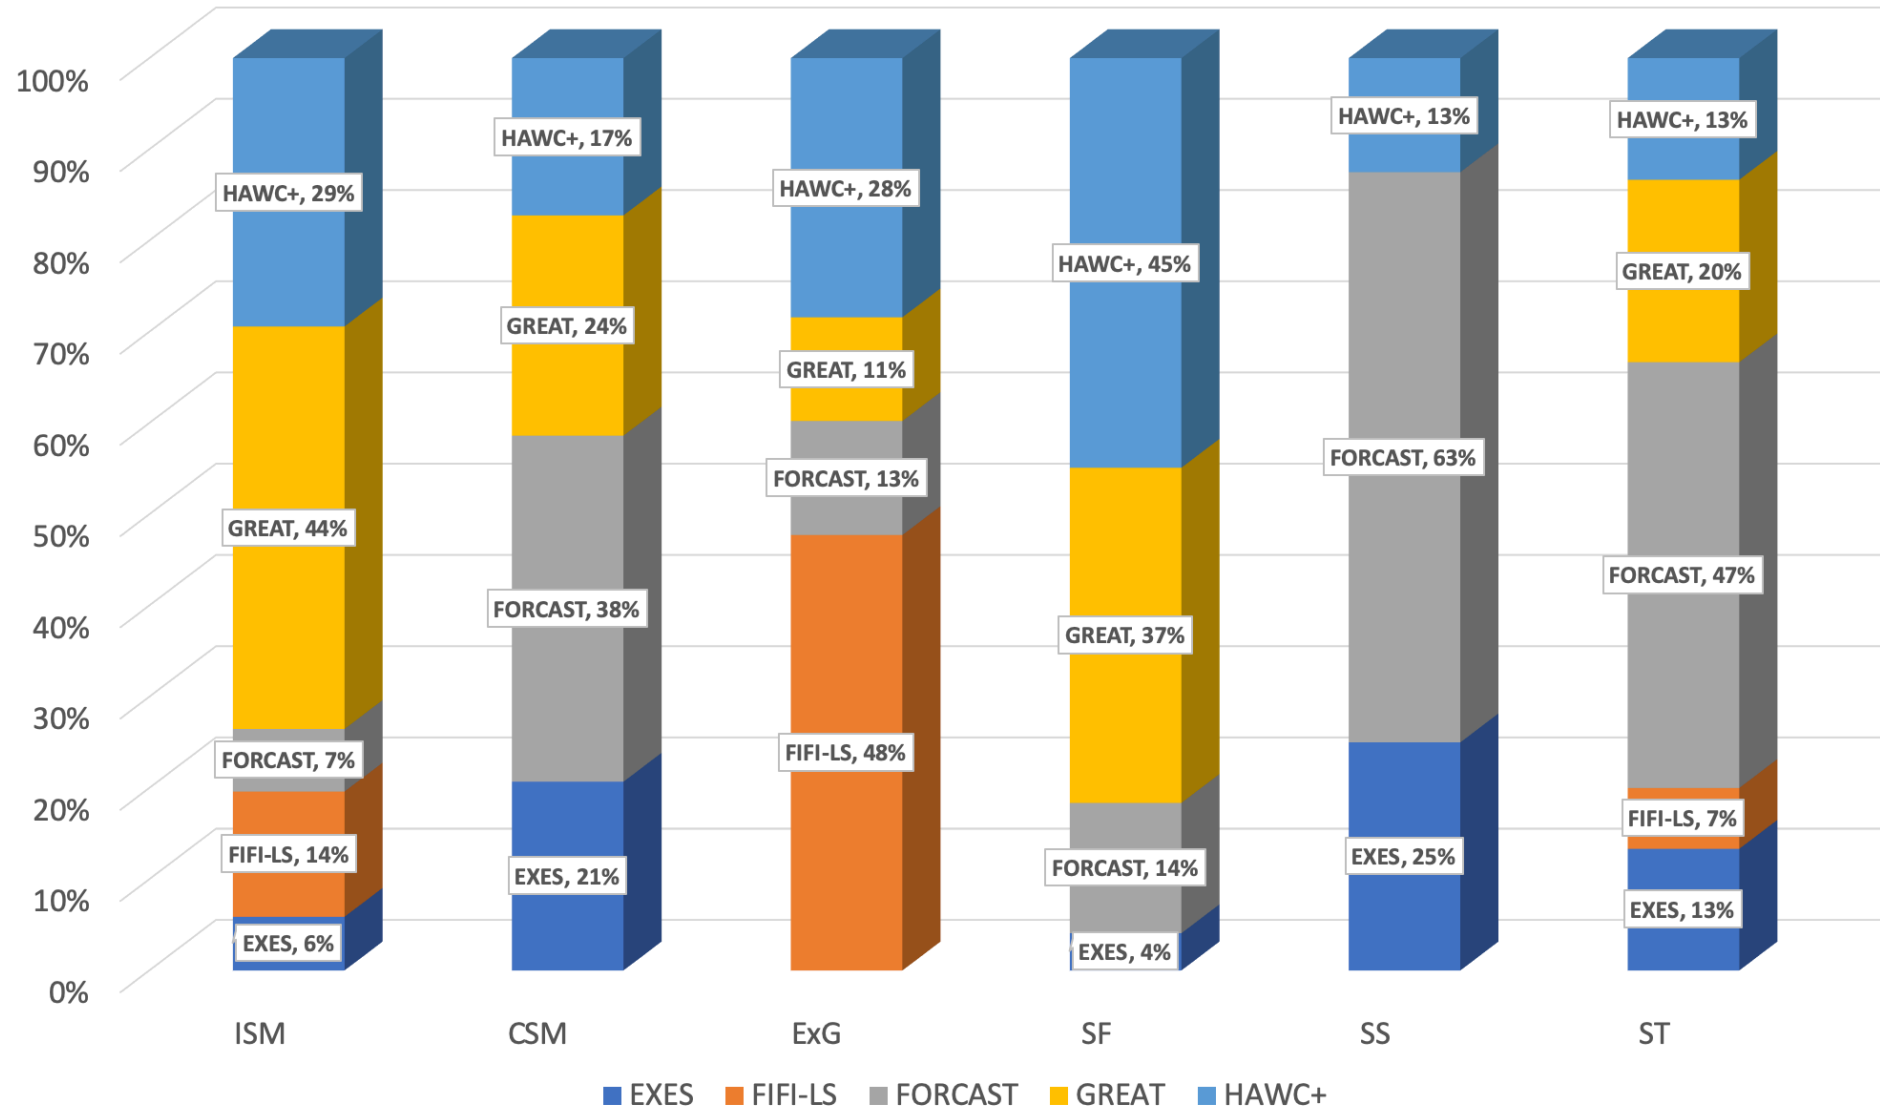

# Cycle 8 Science by Instrument (GO-only)

# Cycle 8 Science by Instrument (GO-only)

	<b>ISM</b>	<b>CSM</b>	<b>ExG</b>	<b>SF</b>	<b>SS</b>	<b>ST</b>
<b>EXES</b>	6%	21%	0%	4%	25%	13%
<b>FIFI-LS</b>	14%	0%	48%	0%	0%	7%
<b>FORCAST</b>	7%	38%	13%	14%	63%	47%
<b>GREAT</b>	44%	24%	11%	37%	0%	20%
<b>HAWC+</b>	29%	17%	28%	45%	13%	13%